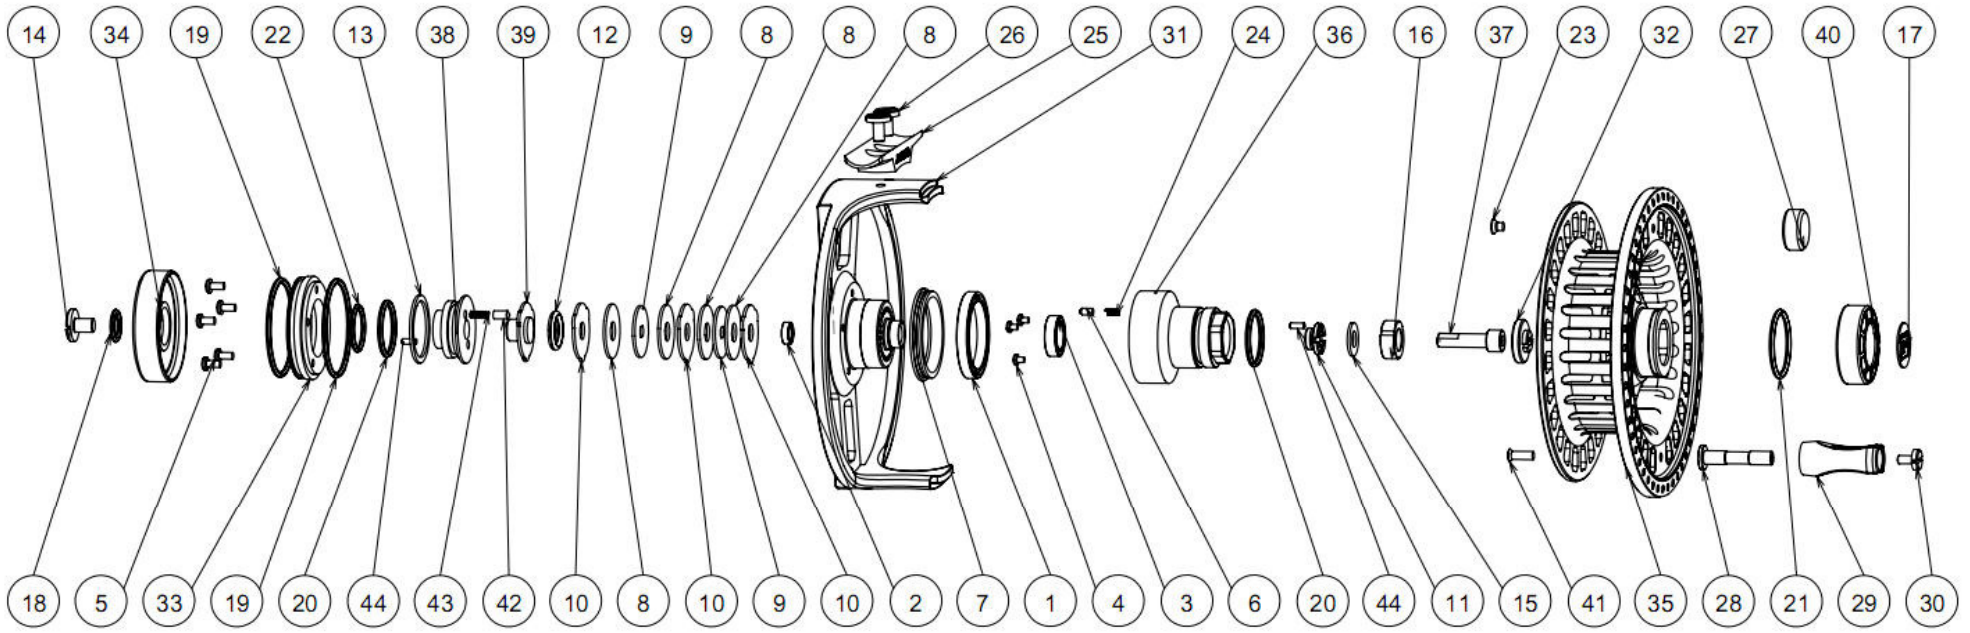

PARTS LIST FOR HARDY SDS 8000, 10000, 12000

#	DESCRIPTION	QTY.		PART NO.			HARDY STYLE NO.		
		8000	10000 12000	8000	10000	12000	8000	10000	12000
1	Rear Ball Bearing 25X32X4 UL600	1	1	1367294			N/A		
2	ISO 15 RBB - 275 - 18,DE,NC,18_6	1	1	1367295			N/A		
3	ISO 15 RBB - 1710 - 20,DE,NC,20_6	1	1	1367296			N/A		
4	ISO 1580 - M2 x 2.5 --- 2.5C	3	3	1367297			N/A		
5	ISO 1580 - M2.5 x 5 --- 5N	5	5	1367298			N/A		
6	Spool Click Pin	1	1	1329245			HREUN005SP19		
7	Rear Bearing Teflon Seal UL600	1	1	1367299			N/A		
8	Carbon Fibre Drag Washer UL600	4	6	1367300			N/A		
9	Rotary Drag Washer	2	3	1367301			N/A		
10	Fixed Drag Washer	3	4	1367302			N/A		
11	Drag Compartment Screw	1	1	1367303			N/A		
12	Drag O-Ring	1	1	1329263			HREUN005SP35		
13	Frame Inner Seal	1	1	1367304			N/A		
14	Drag Knob Screw	1	1	1367305			N/A		
15	Torsion Teflon Seal	1	1	1367306			N/A		
16	One Way Clutch 814GXLZ UL600	1	1	1367307			N/A		
17	Badge	1	1	1329272			HREUN005SP9		
18	Drag Screw Seal AS568A011 UL600	1	1	1367308			N/A		
19	Drag Knob Seal 1 AS568A027 UL600	2	2	1367309			N/A		
20	Drag Knob Seal 2 AS568A017 UL600	2	2	1367310			N/A		
21	Spool Nut Seal AS568A020 UL600	1	1	1367311			N/A		
22	Drag Knob Seal 3 AS568A015 UL600	1	1	1367312			N/A		
23	Balance Screw	1	1	1329241			HREUN005SP15		
24	Spool Click Spring UL600	1	1	1329244			HREUN005SP18		
25	Reel Foot	1	1	1367313	1367330	1367331	N/A	N/A	N/A
26	Foot Screw	2	2	1367314			N/A		
27	Counter Balance	1	1	1367315		1367332	N/A		N/A
28	Handle Axle	1	1	1367316		1367333	N/A		N/A
29	Derlin Paddle Handle	1	1	1367317		1367334	N/A		N/A
30	Handle Screw Out	1	1	1367318			N/A		
31	Frame	1	1	1367319	1367335	1367336	N/A	N/A	N/A
32	OWC Protective Insert	1	1	1367320			N/A		
33	Drag Knob Fixing Plate	1	1	1367321			N/A		
34	Drag Knob 2 Outer Pt	1	1	1367322			N/A		
35	Spool	1	1	1367323	1367337	1367338	N/A	N/A	N/A
36	Spool Axle	1	1	1367324	1367339		N/A	N/A	
37	Torsion	1	1	1367325	1367340		N/A	N/A	
38	Drag Knob Inner Pt	1	1	1367326			N/A		
39	Drag Screw	1	1	1367327			N/A		
40	Drum Latch Nut	1	1	1367328			N/A		
41	Handle Screw	1	1	1329236			HREUN005SP10		
42	Drag Click Pin (POM)	1	1	1367329			N/A		
43	Drag Click Spring	1	1	1329256			HREUN005SP29		
44	One Way Clutch Pin 5.4L	1	1	1368720			N/A		

Reel Part Numbers:SDS 8000 1327305; SDS 10000 1327306; SDS 12000 1327307.

24 00

Drawn: 16-9-14

Drawing Version: 34-13146-00